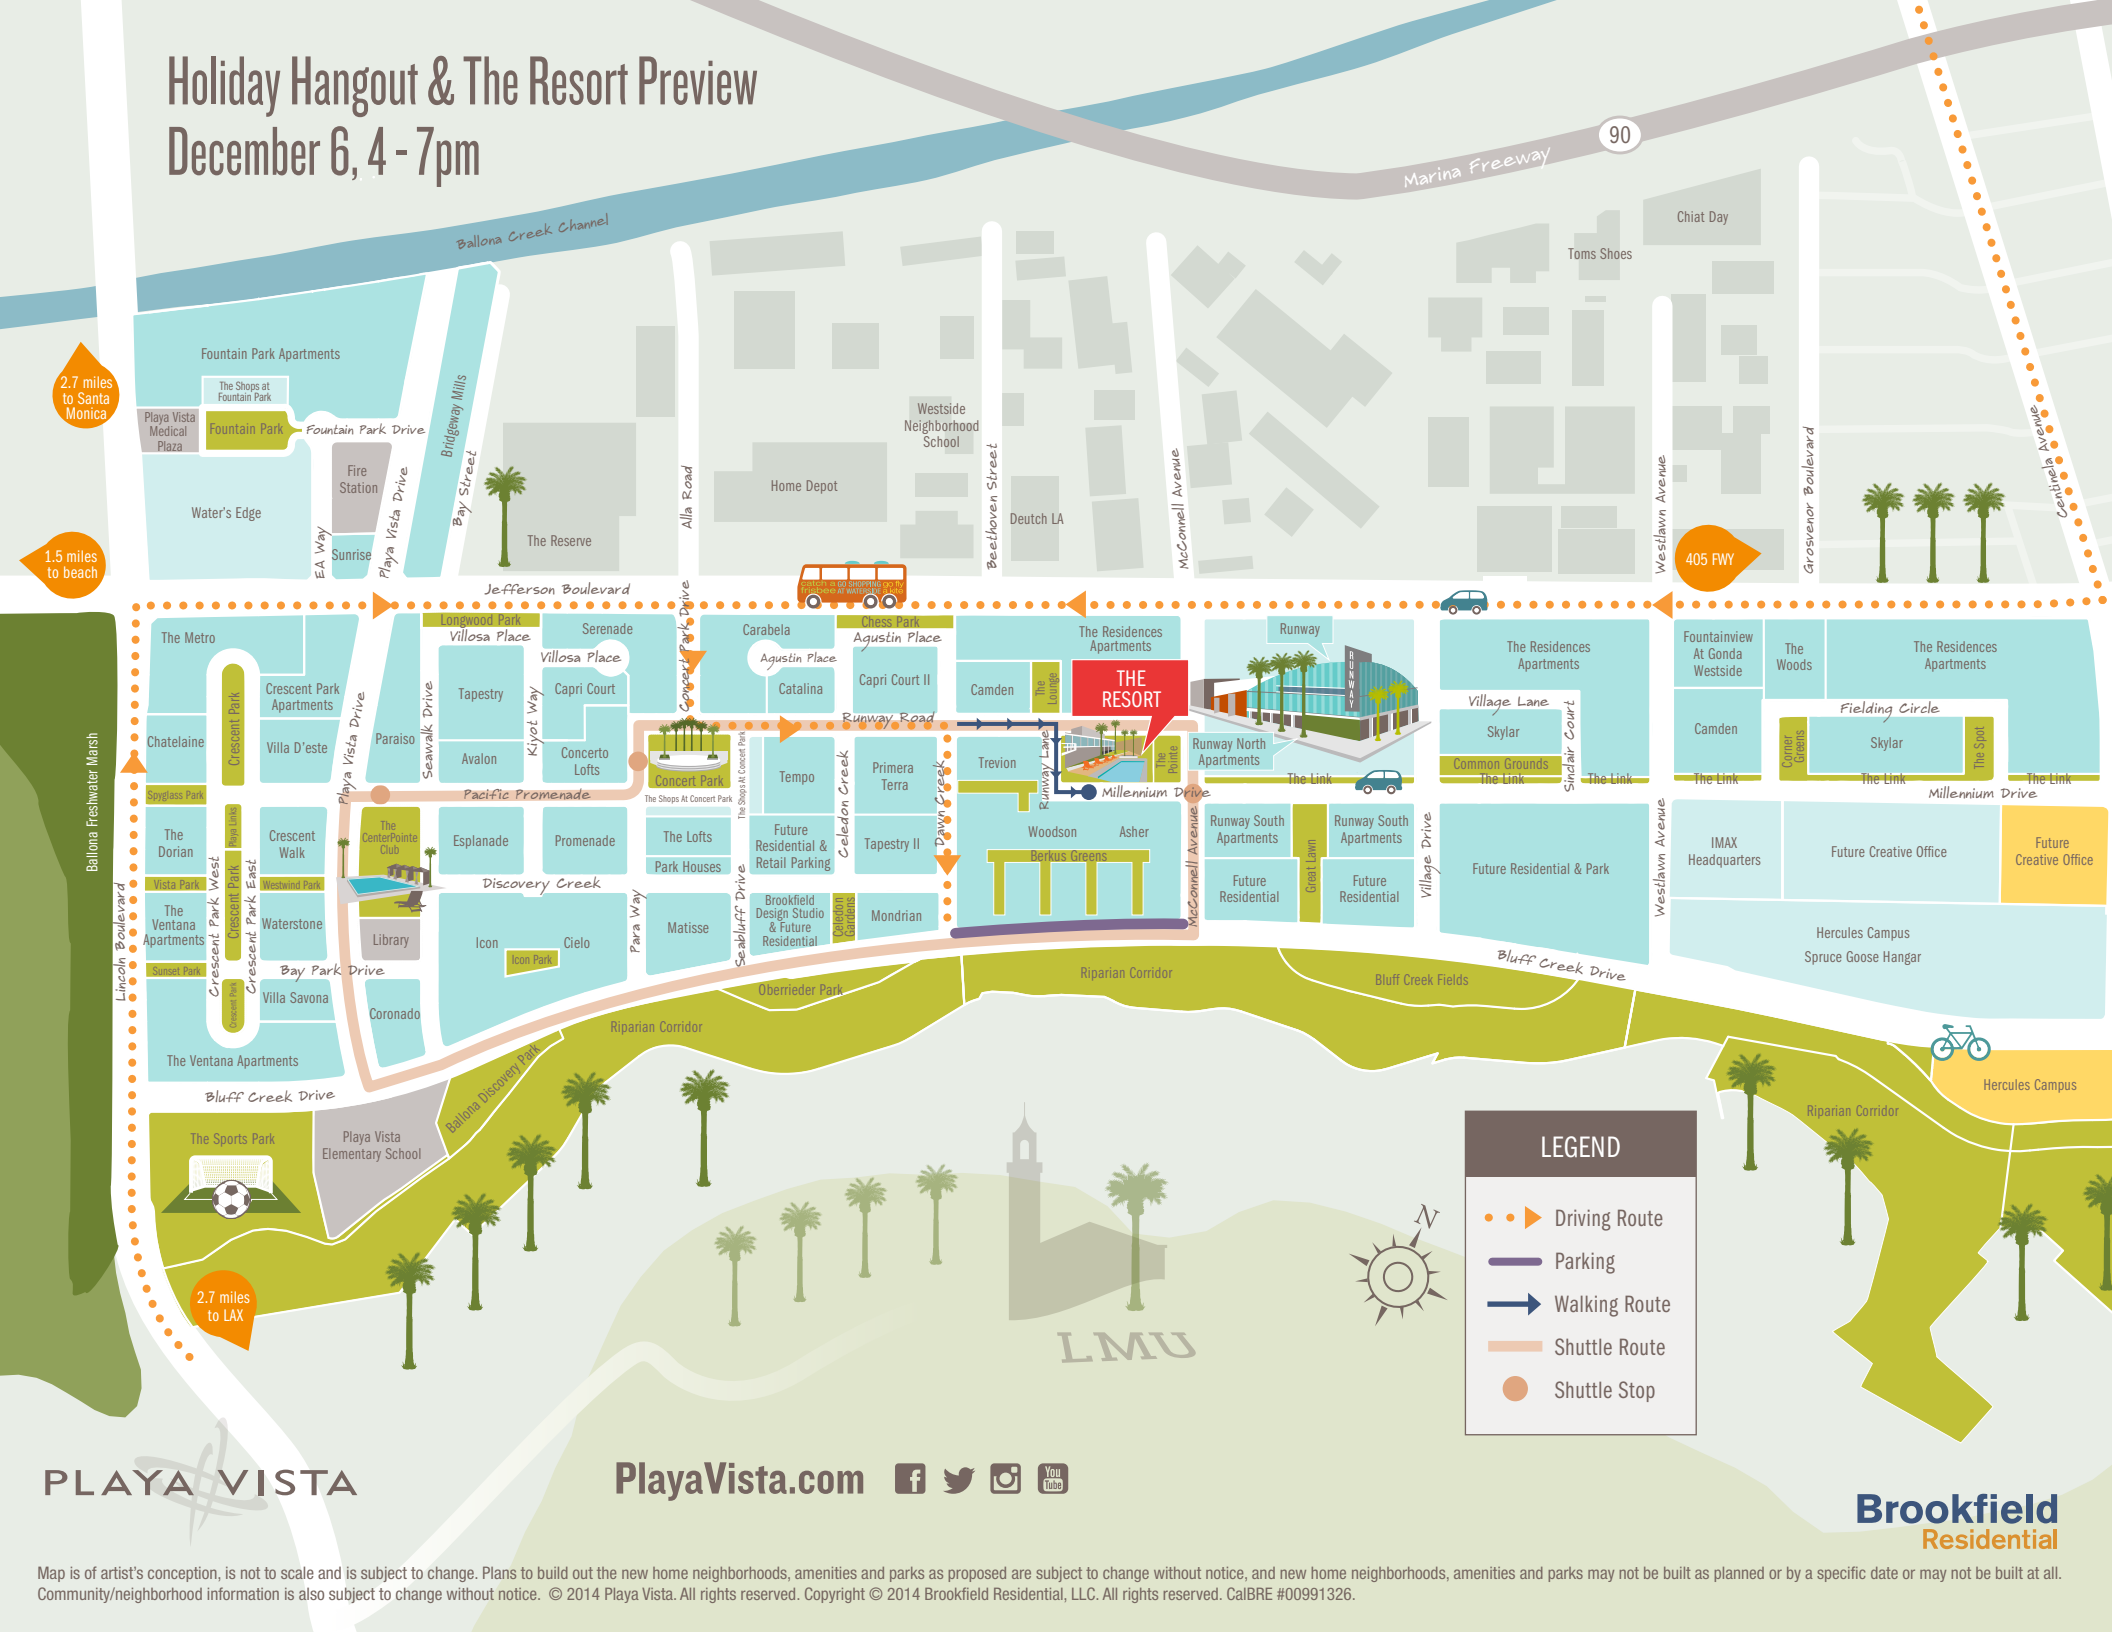

Holiday Hangout & The Resort Preview

December 6, 4 - 7pm

2.7 miles to Santa Monica

1.5 miles to beach

405 Fwy

2.7 miles to LAX

LEGEND

- ▶ Driving Route
- ▬ Parking
- ▬ Walking Route
- ▬ Shuttle Route
- Shuttle Stop

PLAYA VISTA

PlayaVista.com

Brookfield Residential

Map is of artist's conception, is not to scale and is subject to change. Plans to build out the new home neighborhoods, amenities and parks as proposed are subject to change without notice, and new home neighborhoods, amenities and parks may not be built as planned or by a specific date or may not be built at all. Community/neighborhood information is also subject to change without notice. © 2014 Playa Vista. All rights reserved. Copyright © 2014 Brookfield Residential, LLC. All rights reserved. CalBRE #00991326.