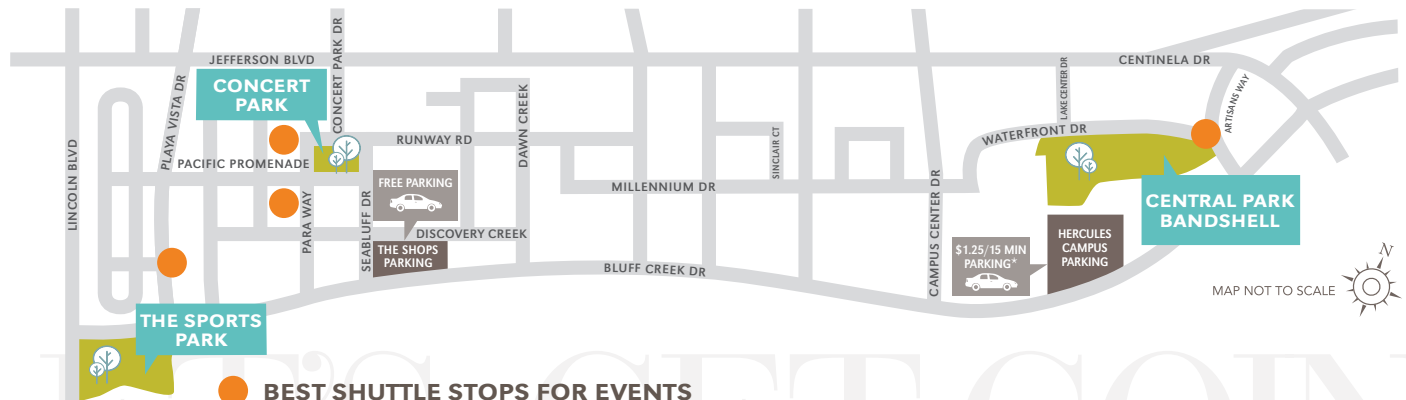

2017 PLAYA VISTA SUMMER

Here Comes the Fun!

CONCERT PARK

Walk, bike or take the free Playa Vista Daily Shuttle to nearby stops at Pacific Promenade and Para Way. Parking is available at The Shops Parking on Seabluff Drive.

CENTRAL PARK BANDSHELL

Walk, bike or take the free Playa Vista Daily Shuttle to Artisans Way. Parking at Hercules Campus is available for \$1.25 every 15 minutes with a max of \$12.50.

THE SPORTS PARK

Take the Playa Vista Daily Shuttle and be dropped off at Playa Vista Drive. Head down the street to the park.

● BEST SHUTTLE STOPS FOR EVENTS

FOR CONCERTS: Shuttles run every 15 minutes between 3:45pm and 7:45pm.

FOR MOVIES: Shuttles run every 15 minutes between 4:45pm and 11:45pm.

*Prices subject to change. Parking on a first-come, first-served basis.