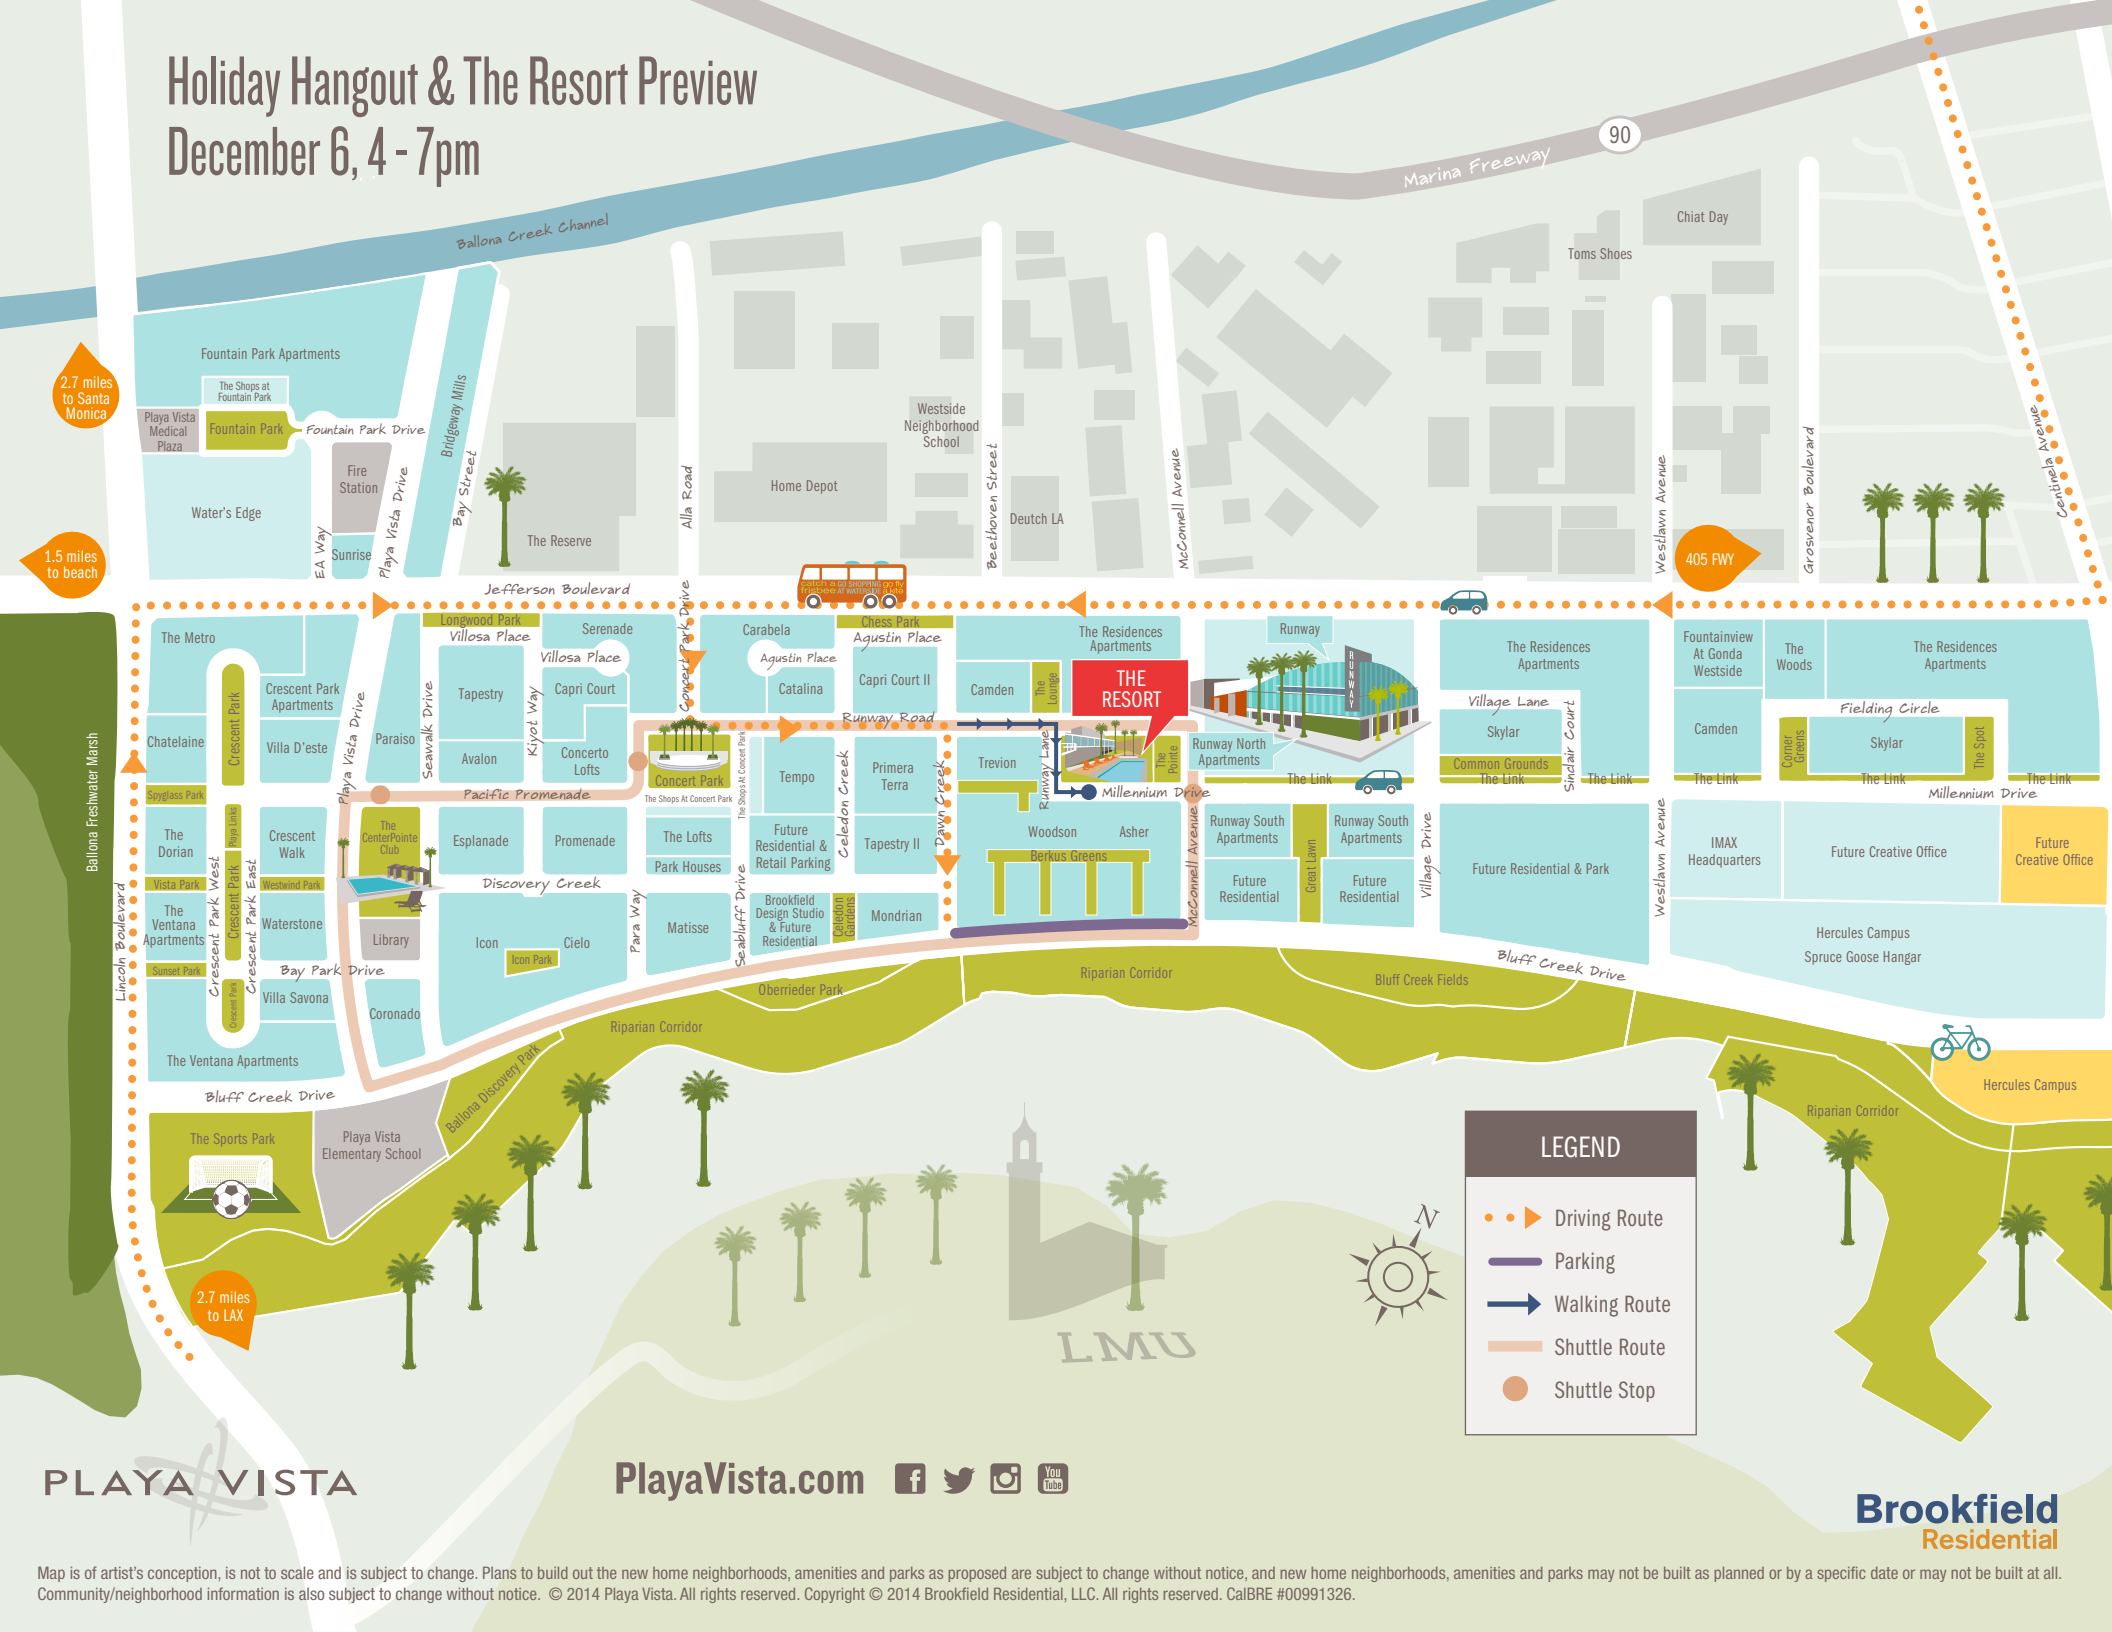

Holiday Hangout & The Resort Preview

December 6, 4 - 7pm

2.7 miles to Santa Monica

1.5 miles to beach

405 FWY

2.7 miles to LAX

PLAYA VISTA

PlayaVista.com

Brookfield Residential

Map is of artist's conception, is not to scale and is subject to change. Plans to build out the new home neighborhoods, amenities and parks as proposed are subject to change without notice, and new home neighborhoods, amenities and parks may not be built as planned or by a specific date or may not be built at all. Community/neighborhood information is also subject to change without notice. © 2014 Playa Vista. All rights reserved. Copyright © 2014 Brookfield Residential, LLC. All rights reserved. CalBRE #00991326.