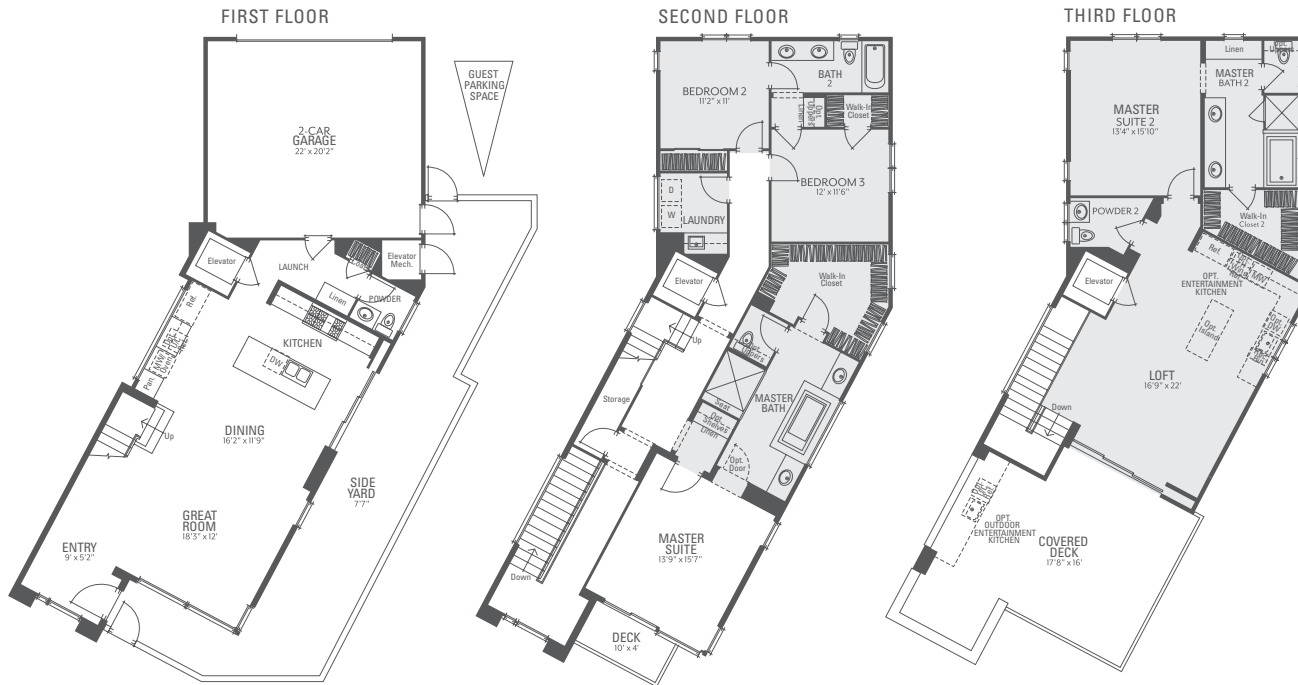

ENCORE

AT PLAYA VISTA

FLOORPLAN OPTION 1

FEATURES:

Square Footage: Approx 3,627 – 3,666

4 Bedrooms, 3 Bath, 2 Powder Rooms

2-Car Private Garage Plus Guest Space

ENCORE

AT PLAYA VISTA

FLOORPLAN OPTION 2

FEATURES:

Square Footage: Approx 3,627 – 3,666

5 Bedrooms, 3 Bath, 1 Powder Room

2-Car Private Garage Plus Guest Space

ENCORE

AT PLAYA VISTA

FLOORPLAN OPTION 3

FEATURES:

Square Footage: Approx 3,627 – 3,666

4 Bedrooms, 3 Bath, 1 Powder Room

2-Car Private Garage Plus Guest Space