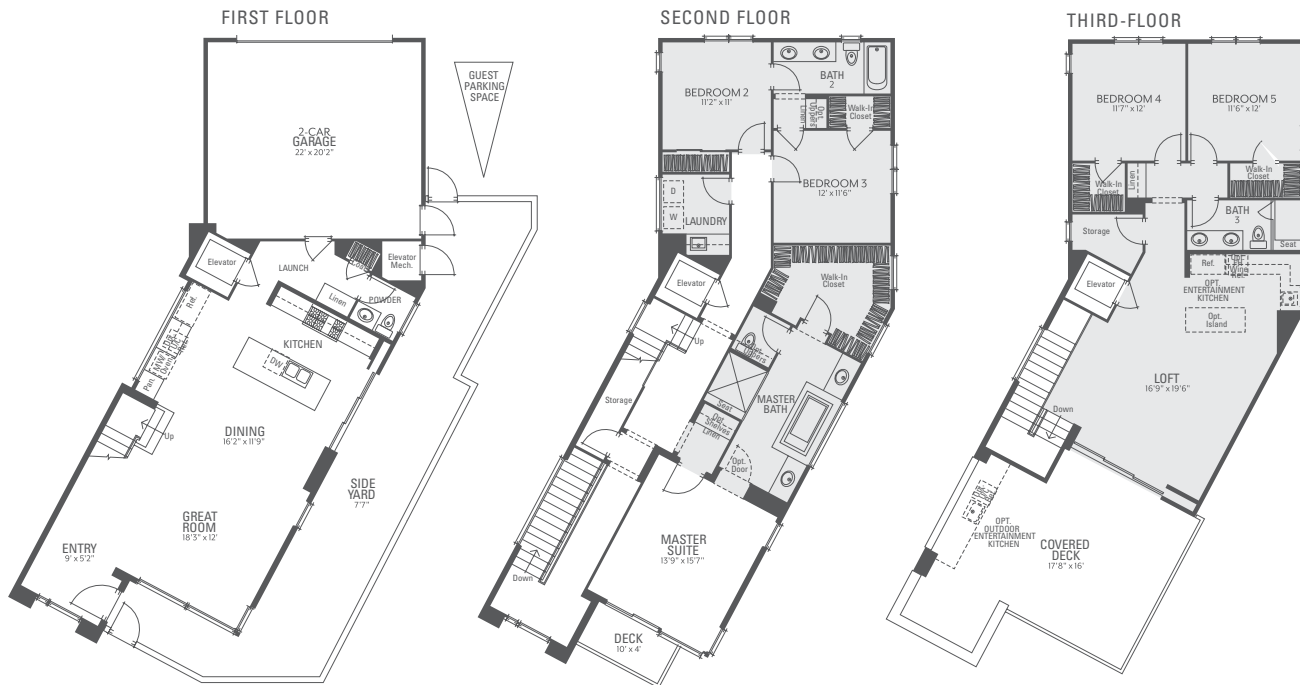

ENCORE

AT PLAYA VISTA

FLOORPLAN OPTION 1

FEATURES:

Square Footage: Approx 3,627 – 3,666

4 Bedrooms, 3 Bath, 2 Powder Rooms

2-Car Private Garage Plus Guest Space

ENCORE

AT PLAYA VISTA

FLOORPLAN OPTION 2

FEATURES:

Square Footage: Approx 3,627 – 3,666

5 Bedrooms, 3 Bath, 1 Powder Room

2-Car Private Garage Plus Guest Space

ENCORE

AT PLAYA VISTA

FLOORPLAN OPTION 3

FEATURES:

Square Footage: Approx 3,627 – 3,666

4 Bedrooms, 3 Bath, 1 Powder Room

2-Car Private Garage Plus Guest Space