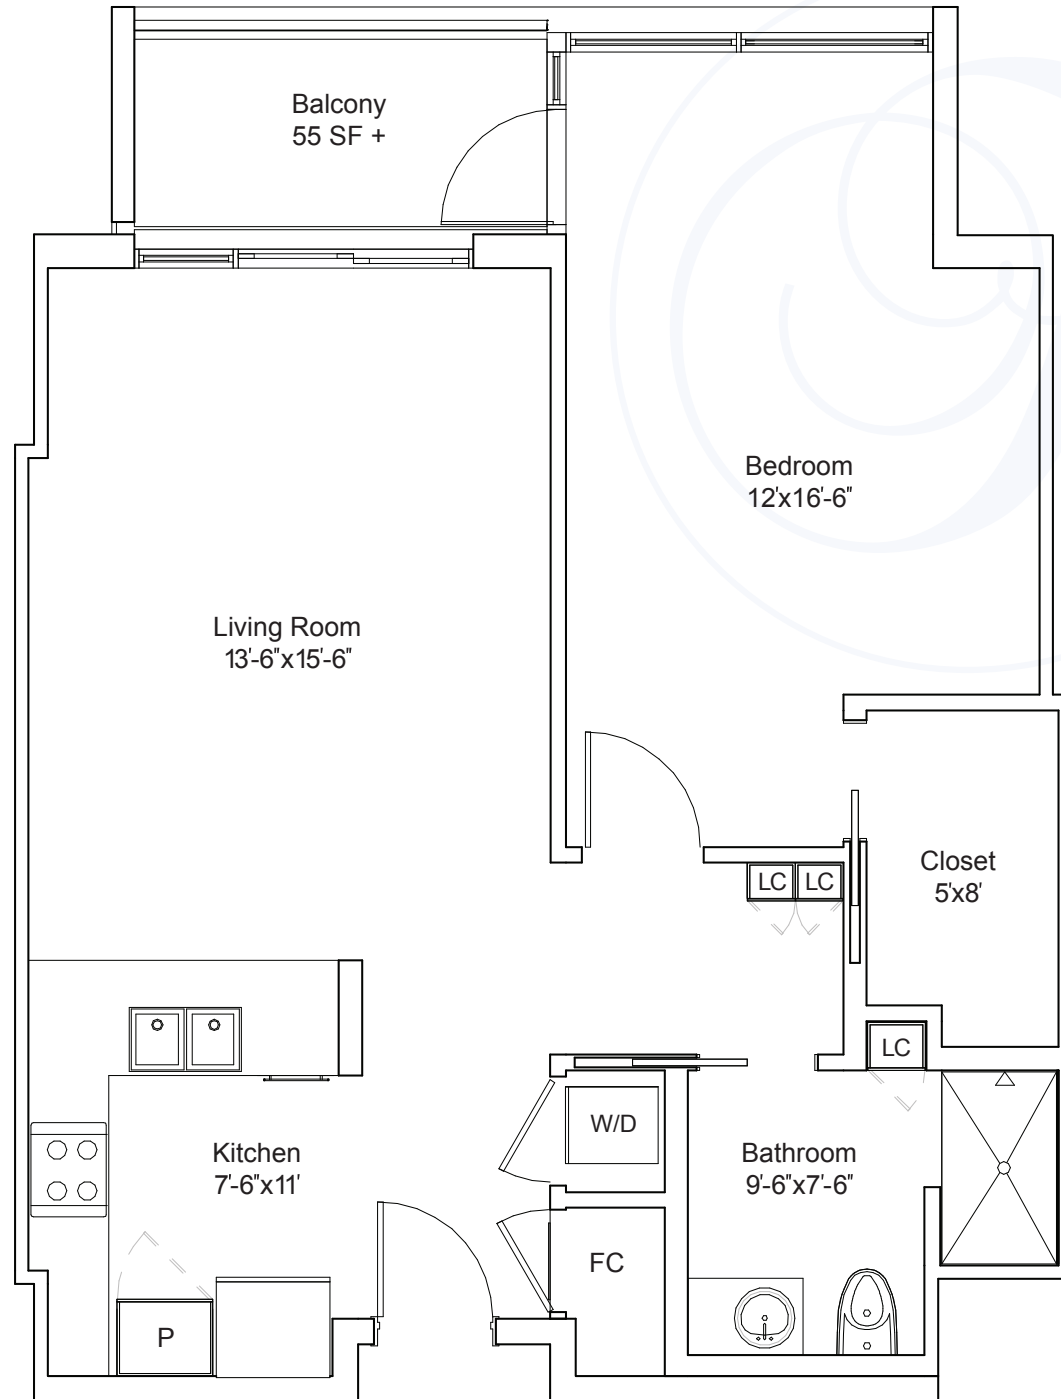

# Palisades

840 sq ft

1 bedroom/1 bath

Floor plan is not to scale and is subject to change. Square footage is approximate.

## LEGEND

FC = HVAC

LC = Linen Closet

P = Pantry

W/D = Washer/Dryer

1B

**FOUNTAINVIEW**  
AT GONDA WESTSIDE

Close to everything. Unlike anything.

# Laguna

1,220 sq ft

1 bedroom/2 bath  
plus media room

Floor plan is not to  
scale and is subject to  
change. Square footage  
is approximate.

# Catalina

1,290 sq ft

2 bedroom/2 bath

Floor plan is not to scale and is subject to change. Square footage is approximate.

**FOUNTAINVIEW**  
AT GONDA WESTSIDE

Close to everything. Unlike anything.

424-216-7788