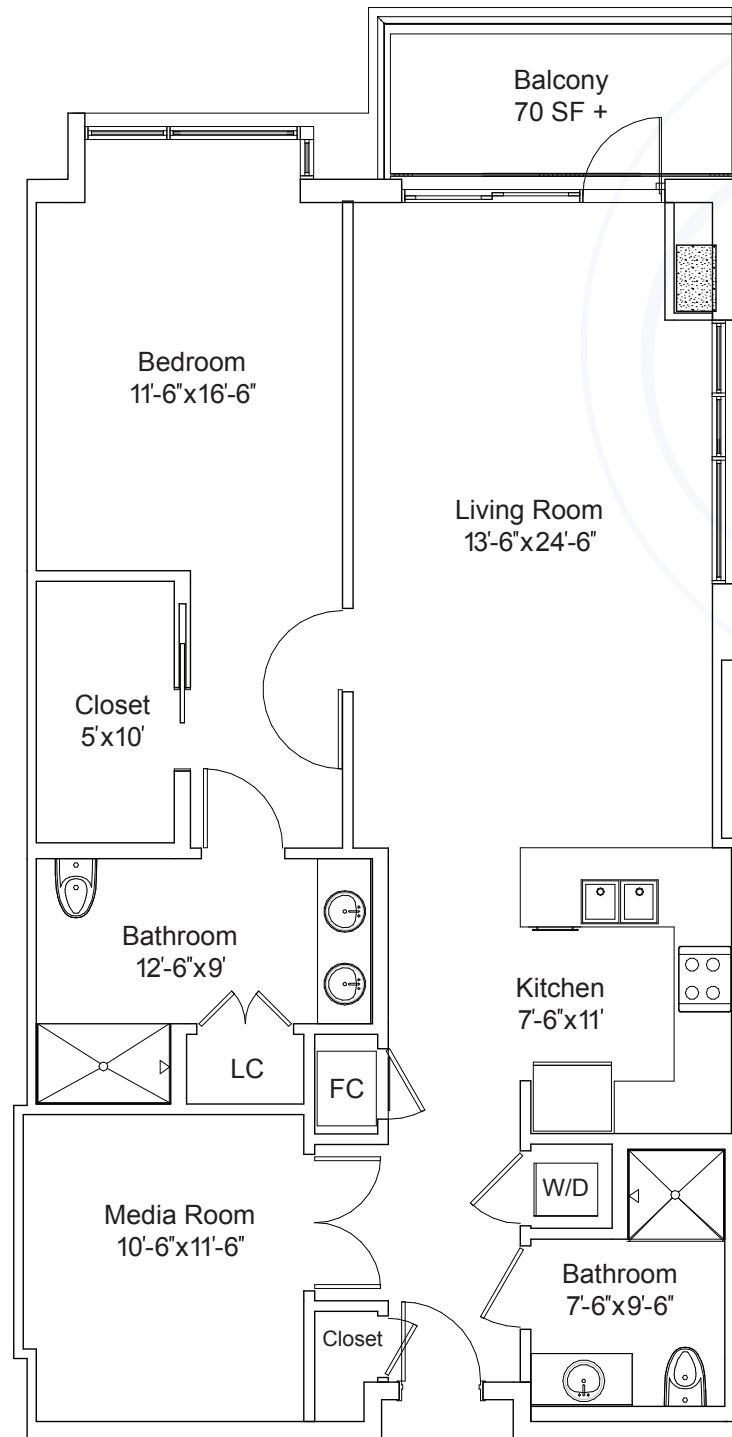

Laguna

1,220 sq ft

1 bedroom/2 bath
plus media room

Floor plan is not to
scale and is subject to
change. Square footage
is approximate.

LEGEND

- FC = HVAC
- LC = Linen Closet
- W/D = Washer/Dryer

1+A

FOUNTAINVIEW
AT GONDA WESTSIDE

Close to everything. Unlike anything.

424-216-7788

www.fountainviewgonda.com

Affiliated with the Los Angeles Jewish
Home's Connections to Care services.

PLAYA VISTA

www.playavista.com